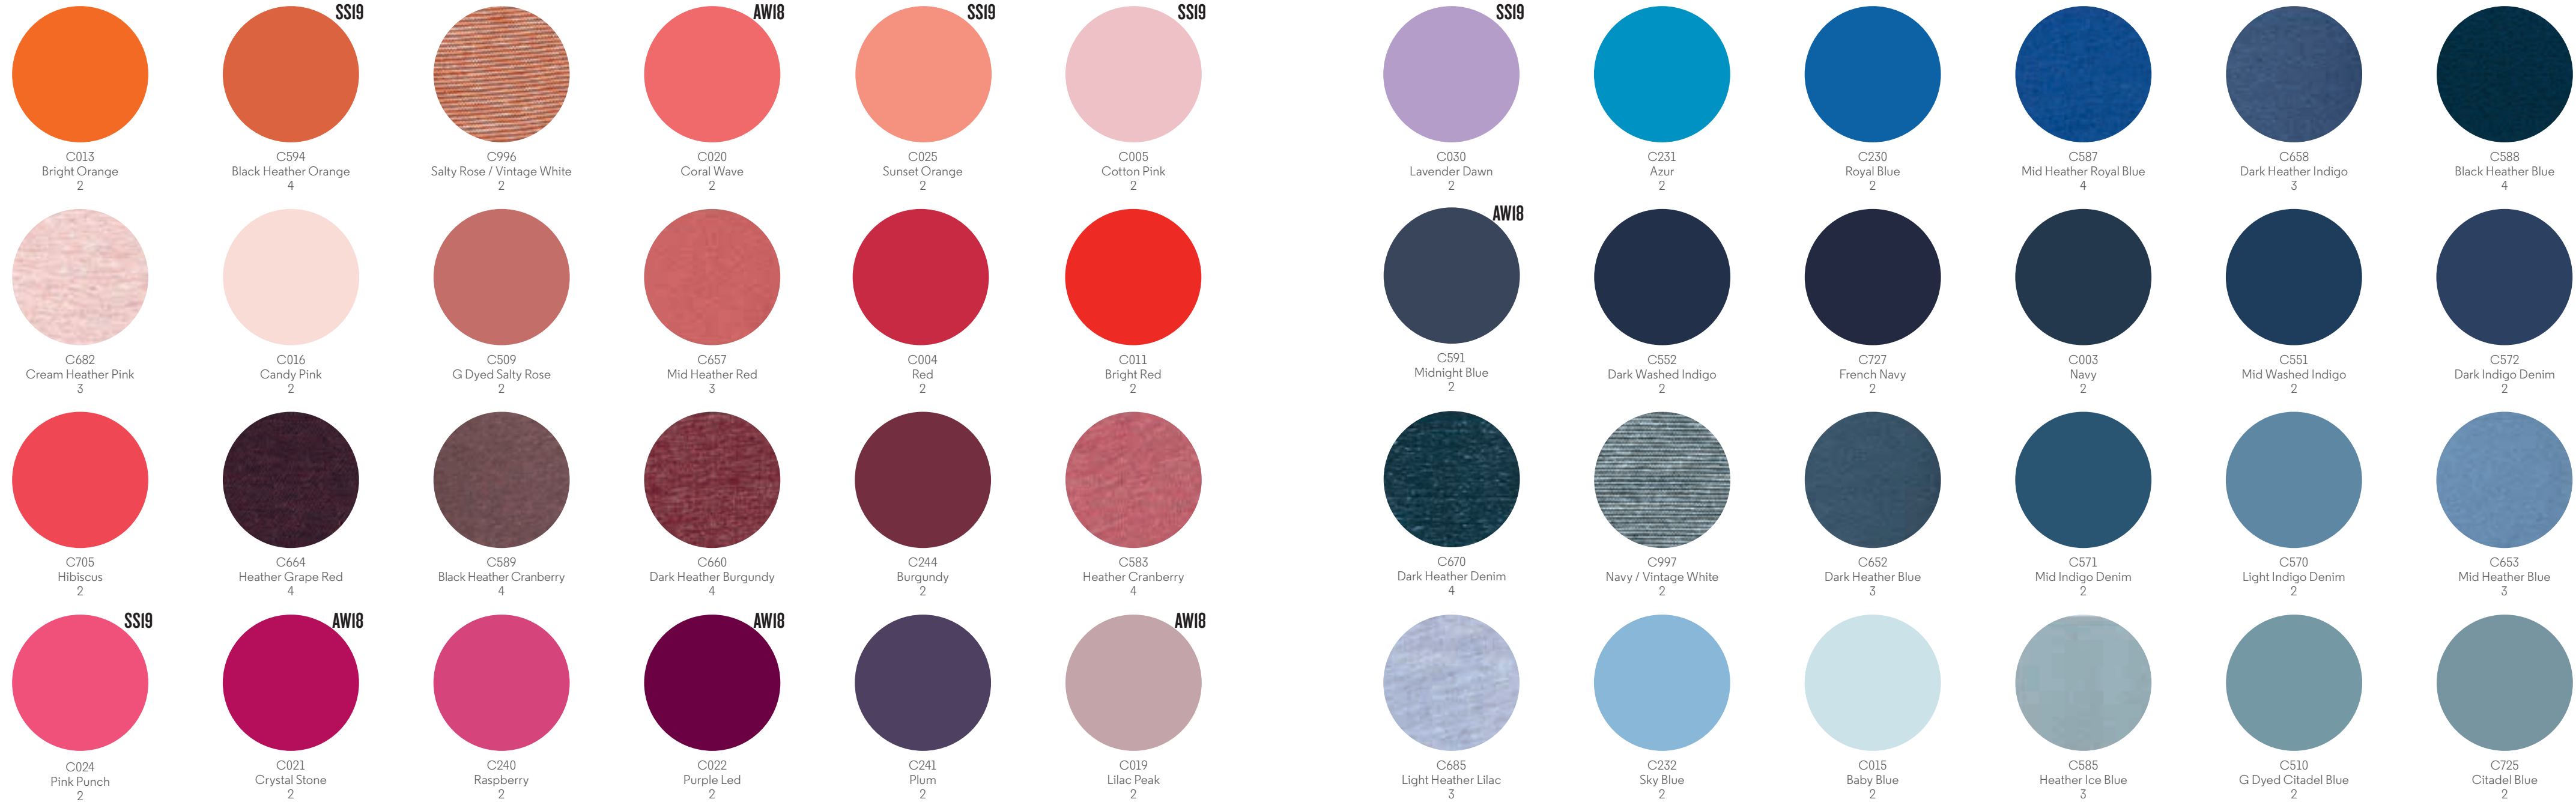

# WE ARE COLOUR SPECIALISTS

Presenting our rich colour selection. Around 100 trendy colours and heathers to express your creativity. Discover our new Spring/Summer palette : Pink Punch, Sunset Orange, Black Heather Orange, Cotton Pink, Lavender Dawn, Desert Dust, Scale Green, Chameleon Green and Varsity Green. Against this pop of brightness, there are desert neutrals and the reintroduction of the favourite denim washes. And take a closer look at our Fall/Winter colours : Coral Wave, Crystal Stone, Purple Led, Lilac Peak, Midnight Blue, Off White.

### AUTUMN WINTER 2018

C020  
Coral Wave  
2

C021  
Crystal Stone  
2

C022  
Purple Led  
2

C019  
Lilac Peak  
2

C591  
Midnight Blue  
2

C018  
Off White  
1

follows: 1. Whites 2. Colours 3. Essential heathers 4. Special heathers

Identical price categories in our lookbook and webshop. If you use stanley/stella's colour card and colour book, please bear in mind that the number matches the colour groups as

follows: 1. Whites 2. Colours 3. Essential heathers 4. Special heathers