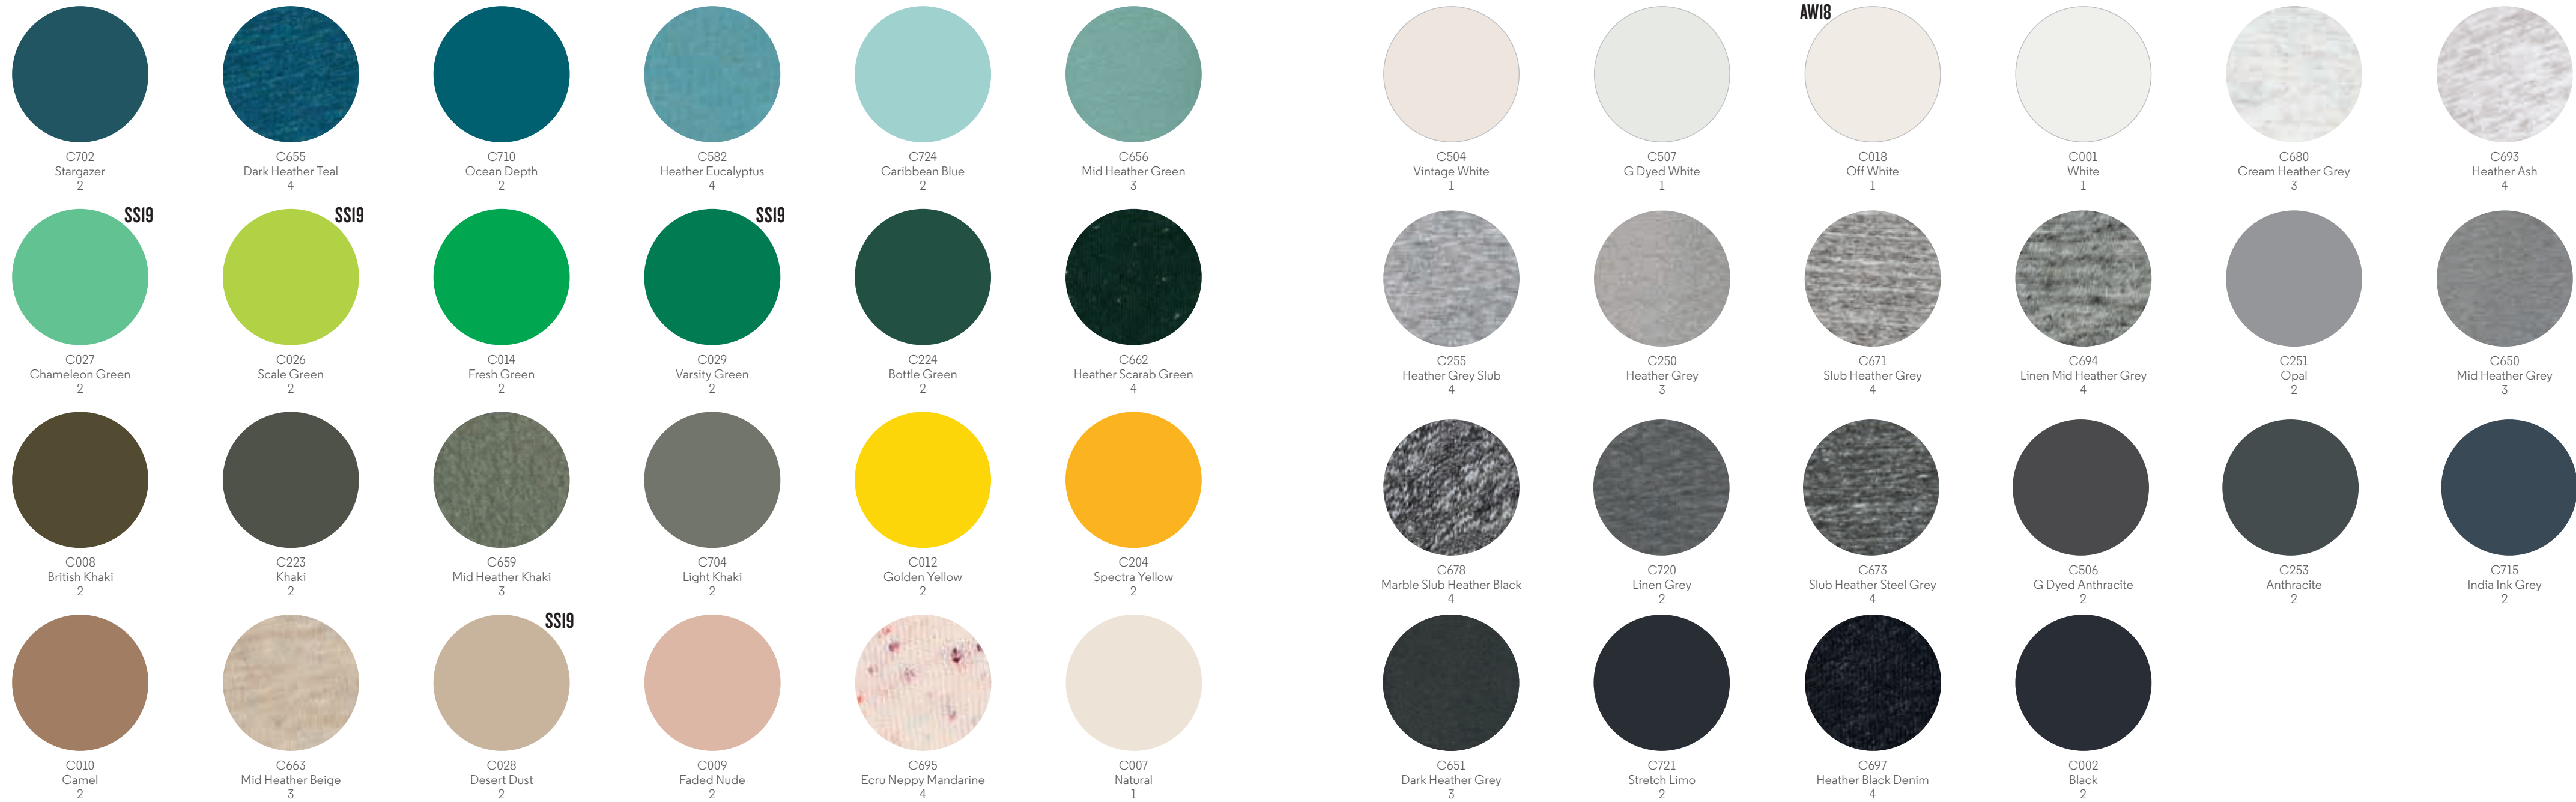

# WE ARE COLOUR SPECIALISTS

Presenting our rich colour selection. Around 100 trendy colours and heathers to express your creativity. Discover our new Spring/Summer palette : Pink Punch, Sunset Orange, Black Heather Orange, Cotton Pink, Lavender Dawn, Desert Dust, Scale Green, Chameleon Green and Varsity Green. Against this pop of brightness, there are desert neutrals and the reintroduction of the favourite denim washes. And take a closer look at our Fall/Winter colours : Coral Wave, Crystal Stone, Purple Led, Lilac Peak, Midnight Blue, Off White.

### AUTUMN WINTER 2018

C020  
Coral Wave  
2

C021  
Crystal Stone  
2

C022  
Purple Led  
2

C019  
Lilac Peak  
2

C591  
Midnight Blue  
2

C018  
Off White  
1

follows: 1. Whites 2. Colours 3. Essential heathers 4. Special heathers

Identical price categories in our lookbook and webshop. If you use stanley/stella's colour card and colour book, please bear in mind that the number matches the colour groups as

follows: 1. Whites 2. Colours 3. Essential heathers 4. Special heathers